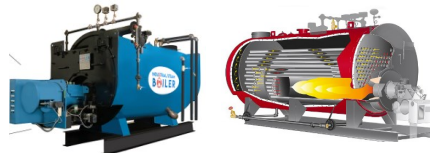

## aquatherm

- PP-R Pipe & Fittings / McElroy

## B O N O M I

- Valves & Actuation

- Freeze Protection & Snow Melt

- Refrigeration Press Fittings — OH ONLY

- Pump Connectors & Expansion Joints

- Emergency Equipment

- VRF Systems, Mini-Split Heat-Pumps, Roof Top Units

- Packaged & Field Erected Boilers

- Heated Enclosures

- Boiler-Feed & Condensate Return Systems  
Kentucky Only

- Acid Waste Tanks & Grease Traps

- Commercial Faucets

- Steam Specialties—Traps, Valves, PRV's