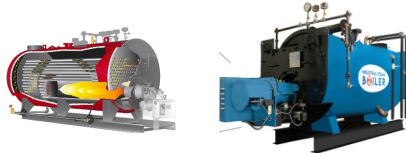

- PP-R Pipe & Fittings / McElroy

aquatherm

- Packaged & Field Erected Boilers

- VRF Systems, Mini-Split Heat-Pumps, Roof Top Units

- Boiler-Feed & Condensate Return Systems
Kentucky Only

- Refrigeration Press Fittings — OH ONLY

- Boiler & Chiller Water Make-Up System

- Valves & Actuation

- Heated Enclosures

- Pump Connectors & Expansion Joints

In stock at MWS

Where Service + Knowledge = Solutions!

Cincinnati Line Card 2023