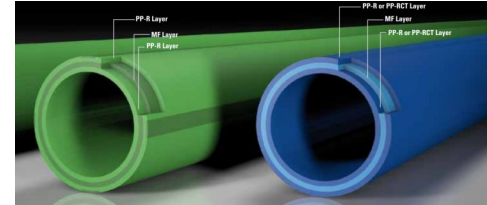

jdevlin@mwspec.com

- Freeze Protection
- Roof & Gutter
- Grease Waste
- Snow Melting
- Frost Heave

aquatherm

PP-R & PP-RCT PIPE & FITTINGS
PLUMBING & HVAC

Hisense HVAC

VRF SYSTEMS, MINI SPLITS, ROOF TOP UNITS

BOILER CONTROLS, STEAM/HOT WATER VALVES
ELECTRONIC MIXING VALVES

PACKAGED & FIELD ERECT SCOTCH MARINE
STEAM & HOT-WATER BOILERS

BOILER & CHILLER WATER MAKE-UP SYSTEM
LEAK DETECTION
SYSTEM MONITORING

In stock at
MWS